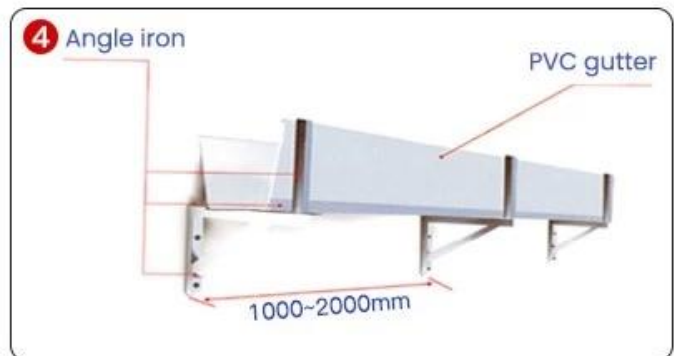

Trust comes from quality

INSTALLATION INSTRUCTIONS

1. When installing the rain gutter, the bottom supporting frame should be made of steel frame, and the material should be sufficiently strong. The bottom frame should be in a straight line and there should be a supporting place every 1.5-1.8 meters. The two sides of the rain gutter must be protected by iron frames.

2. The two ends of the connection part of the rain gutter or the connection port should be supported by the supporting bracket respectively.

3. Do not open holes in any part of the rain gutter for drainage without authorization. This will affect the service life of the rain gutter, and special drainage fittings and water pipes are required to connect to the downpipe.

4. It must be pre-drilled during installation, and the diameter of the drilled hole should be 50% larger than the diameter of the screw, which is reserved for thermal expansion and contraction.