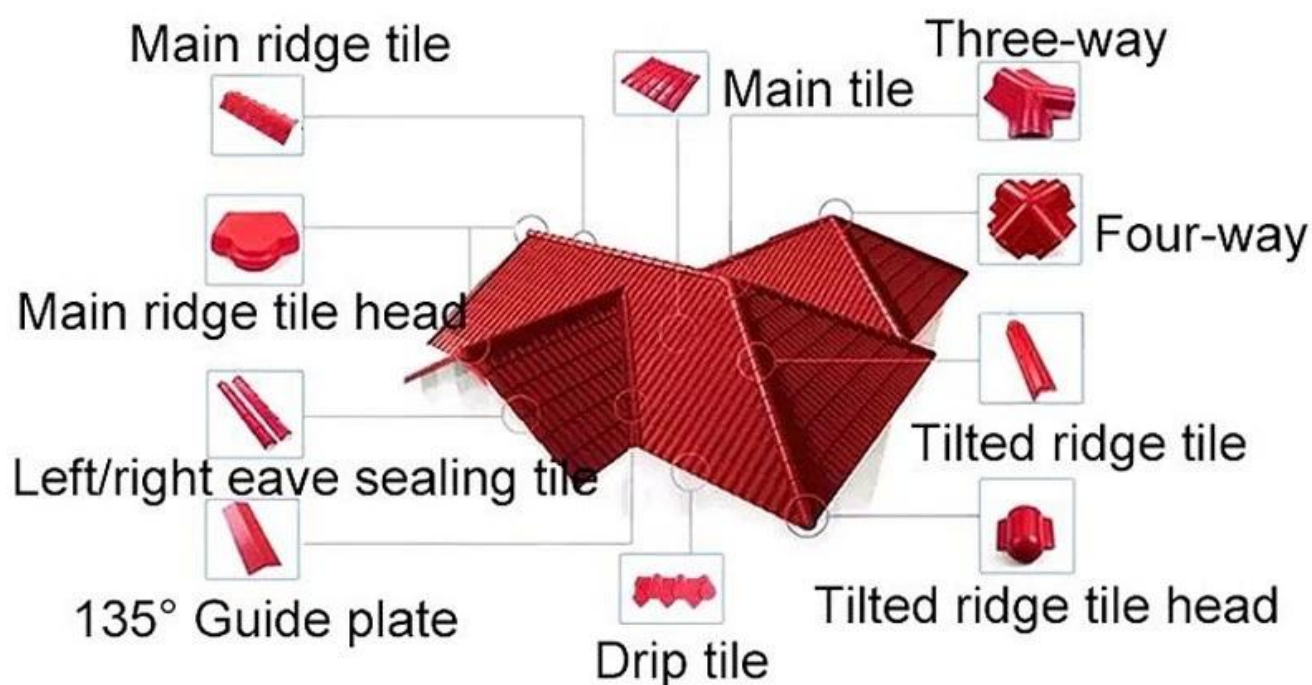

resin roof tile accessories

▶ Step1