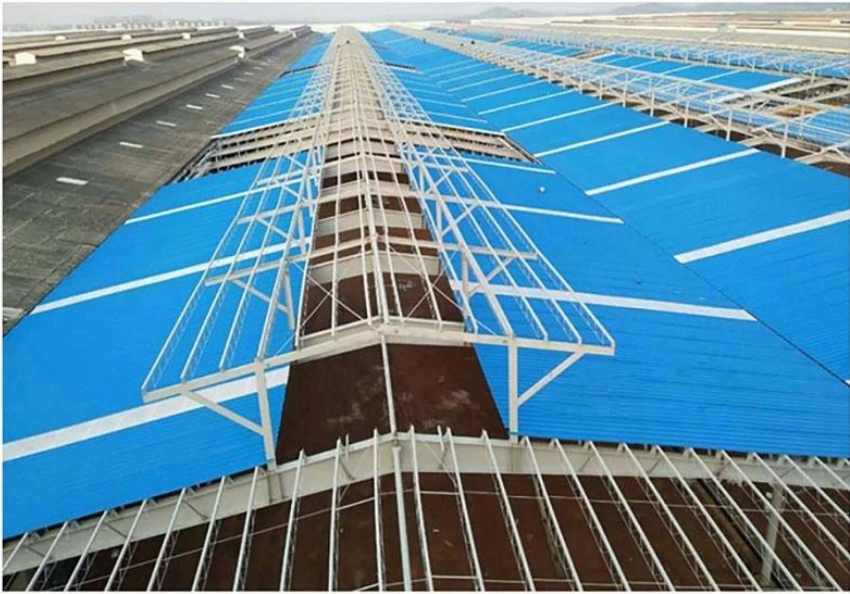

Engineering case