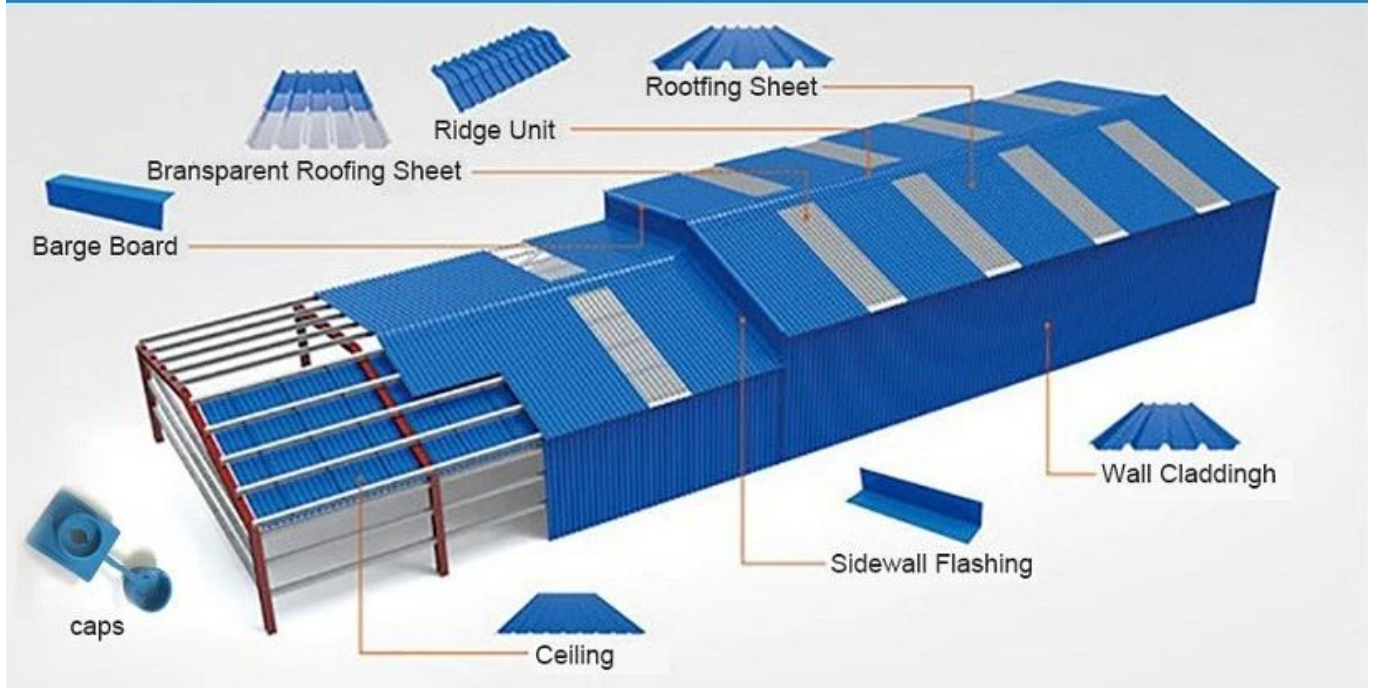

Click [china PVC corrugated plastic roofing](#) to learn more

More Types

1130 corrugaetd sheets

1130 trapezoidal sheets

900 high wave

980 high wave

PVC accessories

ZXC New Material Technology Co., Ltd. Our products include PVC sheets, ASA Synthetic Resin Roof Tile, FRP Roofing Tiles, gutter, upvc roofing sheets etc. If your order matches our stock size details, we can faster delivery time. Welcome Contact Us Custom.