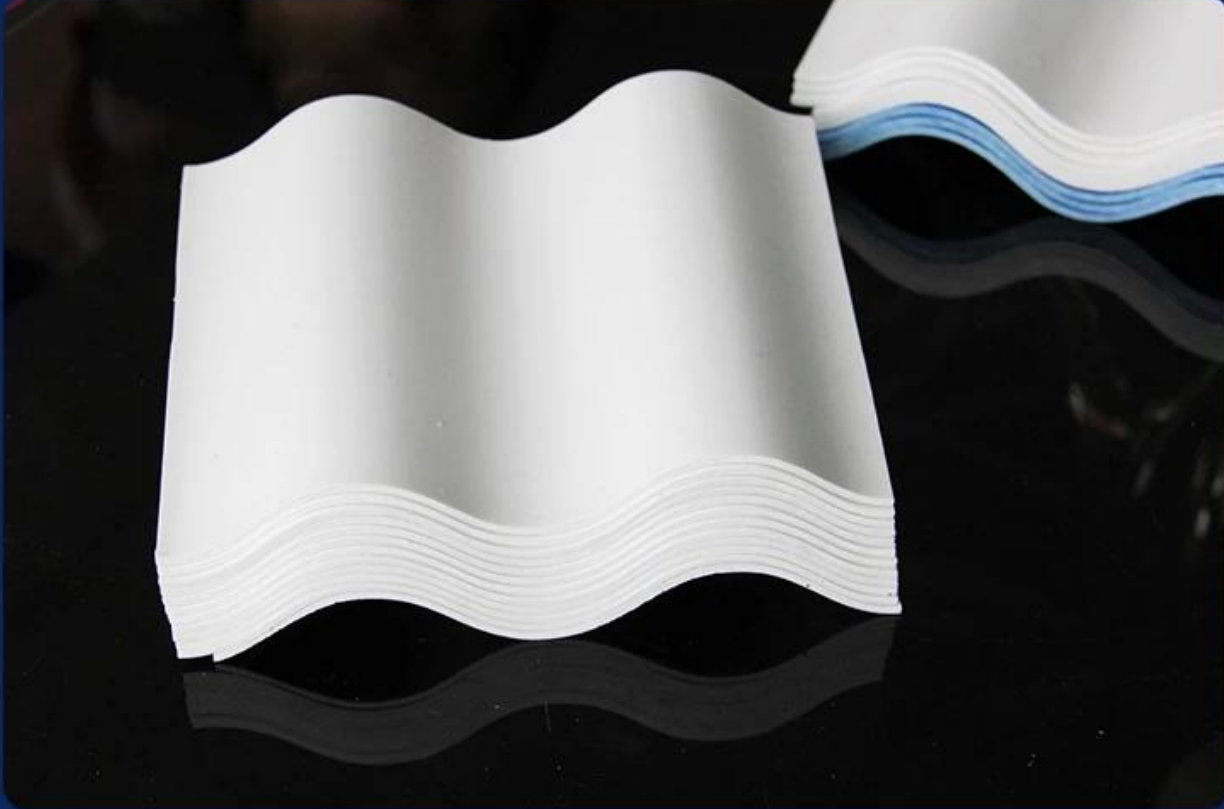

our products ✓

Ten years of slow fading, 30 years of warranty

Uniform color, durable and not easy to fade
Good quality, durable and bright.