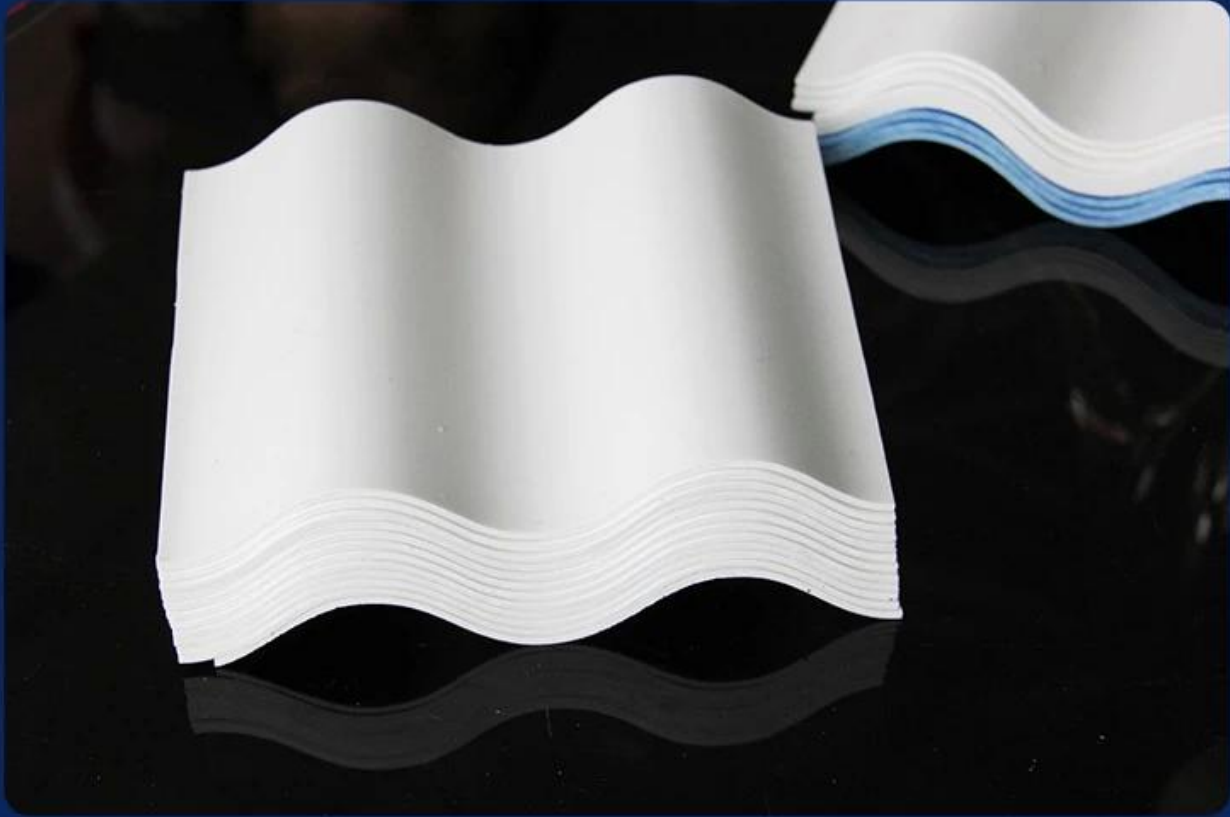

our products ✓

Ten years of slow fading, 30 years of warranty

Uniform color, durable and not easy to fade
Good quality, durable and bright.