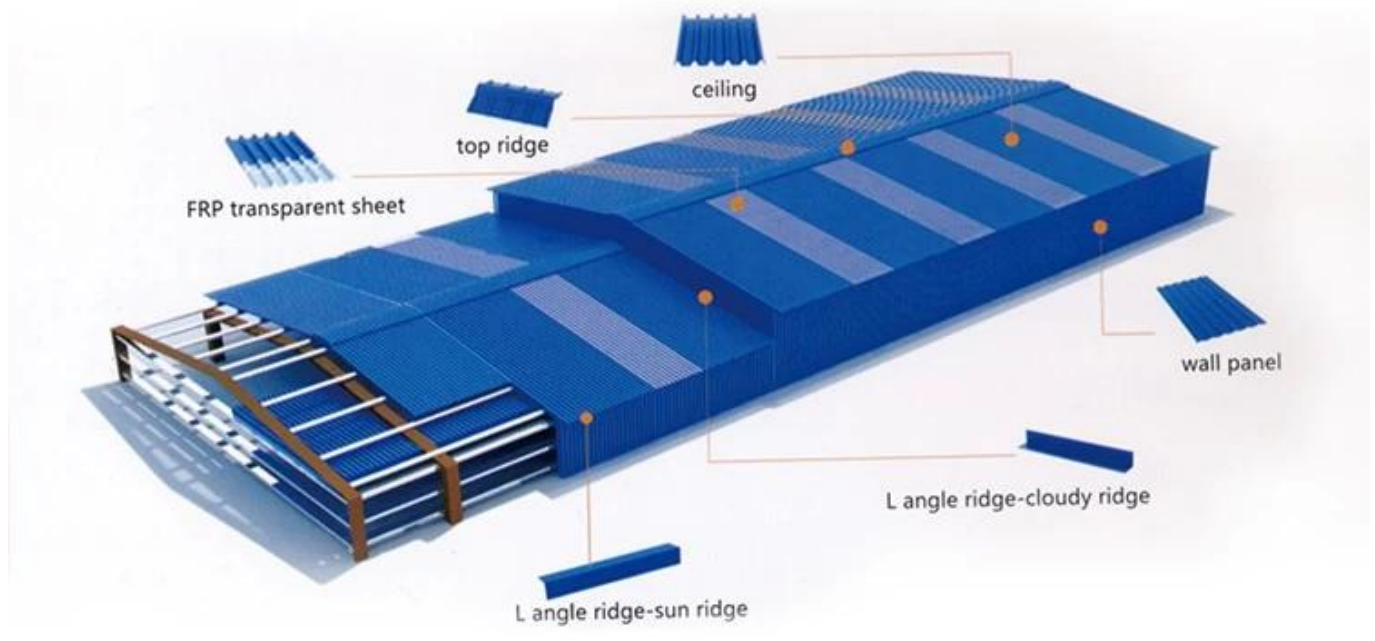

A variety of colors, optional to build different architectural styles

More colors can be customized

<Mlight yellow>

<dark blue>

<grass green>

<Beige>

Accessories and Installation Diagram

*pvc plastic waterproof cap, used with self-tapping screws to fix the tile on the skeleton