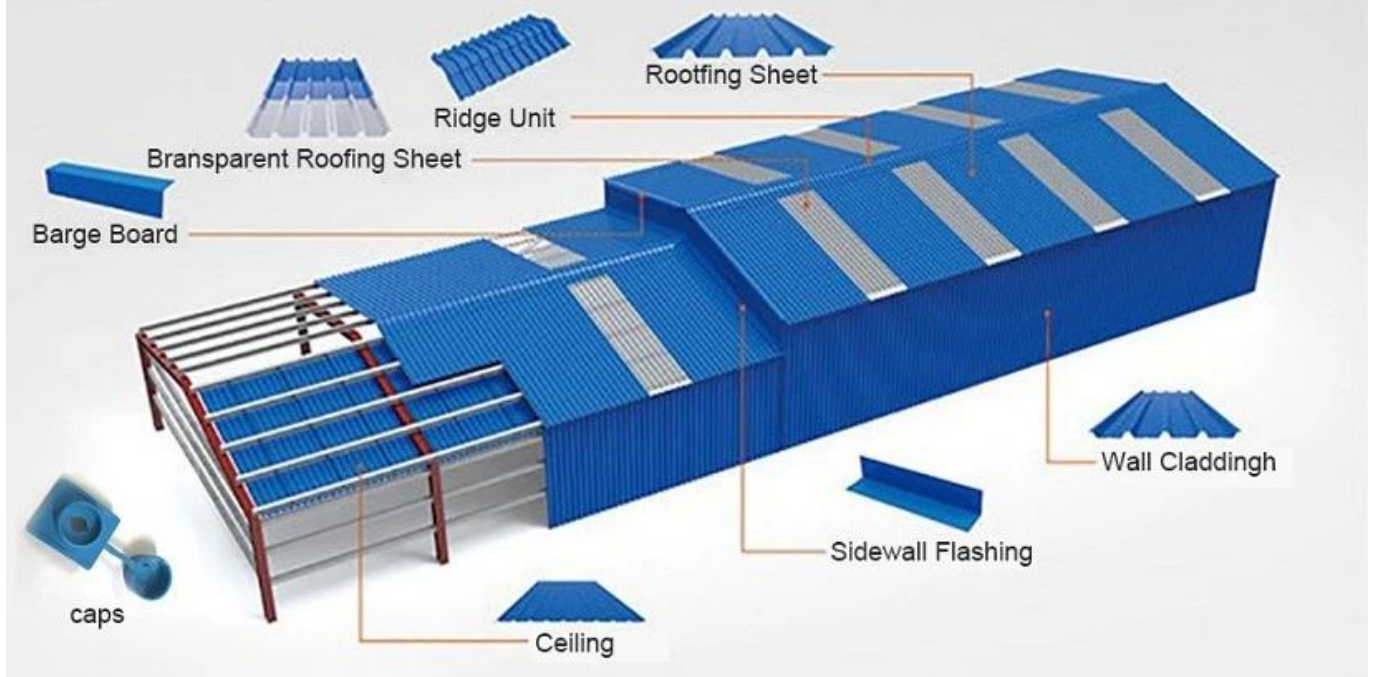

Product show

Product name□Transparent PC Roof Sheet, Transparent Roof Tiles

Application□Green houses, skylights and so on

Color□Transparent white,blue ,green

Length□customized

Thickness□1mm,1.2mm,1.5mm,2.0mm

Overall width□920mm

Effective width□840mm

Purlin spacing□700~800mm

Surface□Smooth surface

Raw material□Pc Named Bayer

Carrying capacity

Flame retardant

Not Conduct Electricity

Corrosion Resistance

White

Green

Blue

Yellow

More Types

1130 corrugaetd sheets

1130 trapezoidal sheets

900 high wave

980 high wave

PVC accessories

ZXC New Material Technology Co., Ltd. Our products include PVC sheets, ASA Synthetic Resin Roof Tile, FRP Roofing Tiles, gutter, upvc roofing sheets etc. If your order matches our stock size details, we can faster delivery time. Welcome Contact Us Custom.