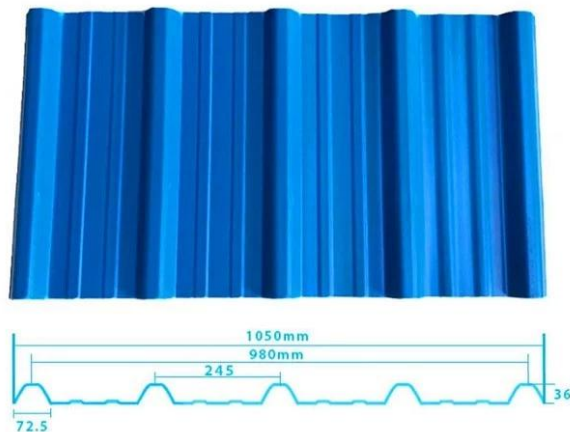

980 high wave