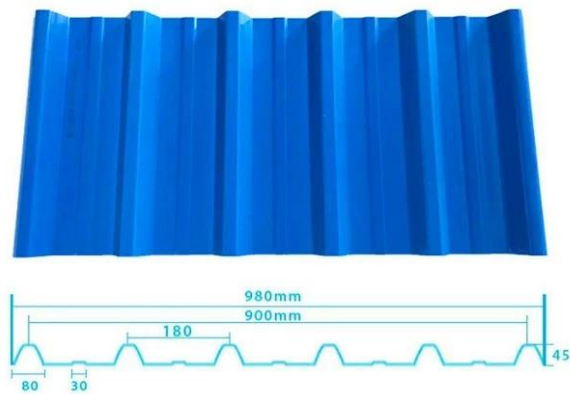

Overall width□920mm

Effective width□840mm

Purlin spacing□700~800mm

Surface□Smooth surface

Raw material□Pc Named Bayer

Carrying capacity

Flame retardant

Not Conduct Electricity

Corrosion Resistance

White

Green

Blue

Yellow

More Types

1130 corrugaetd sheets

1130 trapezoidal sheets

900 high wave

980 high wave

PVC accessories

ZXC New Material Technology Co., Ltd. Our products include PVC sheets, ASA Synthetic Resin Roof Tile, FRP Roofing Tiles, gutter, upvc roofing sheets etc. If your order matches our stock size details, we can faster delivery time. Welcome Contact Us Custom.