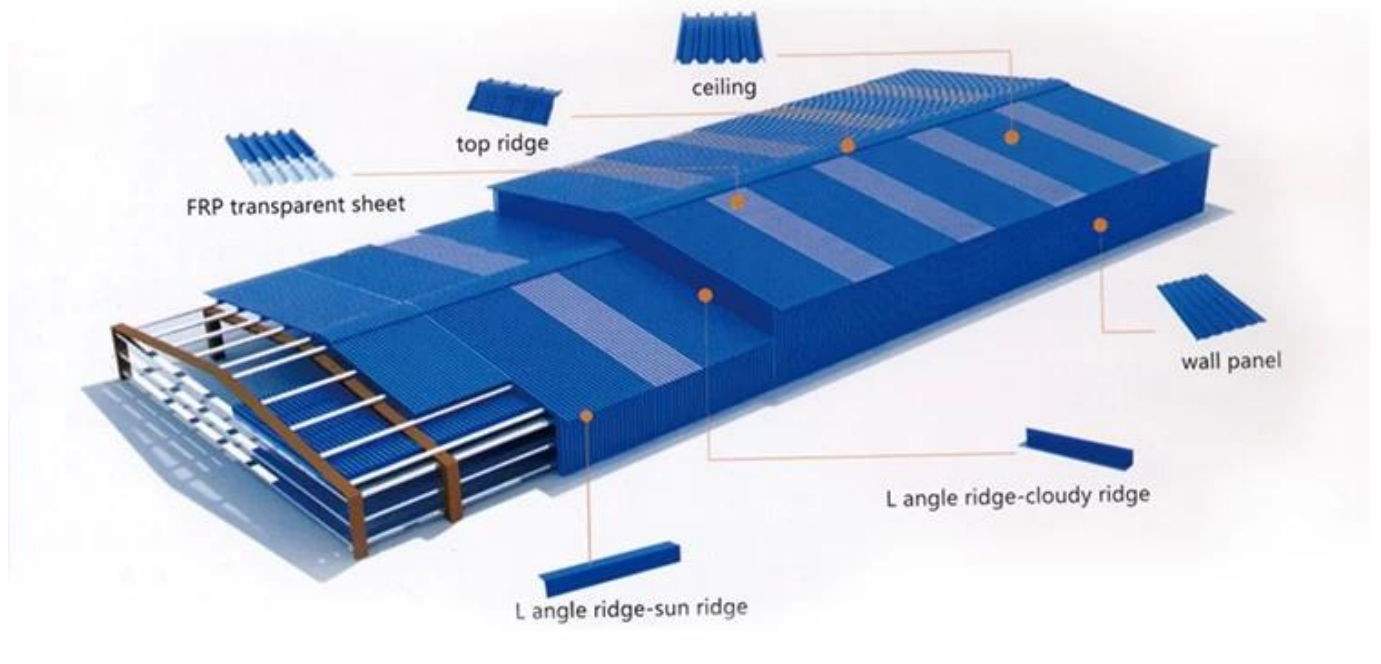

A variety of colors, optional to build different architectural styles

More colors can be customized

<Mlight yellow>

<dark blue>

<grass green>

<Beige>

Accessories and Installation Diagram

*pvc plastic waterproof cap, used with self-tapping screws to fix the tile on the skeleton