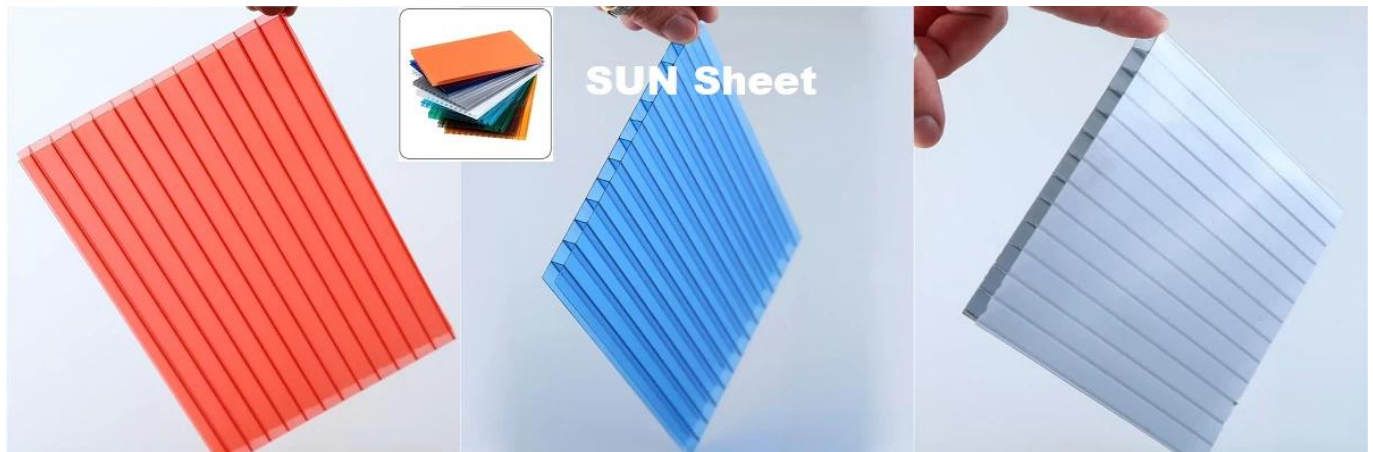

Product show

Nom du produit :	Fabricant chinois Feuille solaire PC transparente
Application:	Maisons vertes, lucarnes et ainsi de suite
Couleur:	Blanc transparent, bleu, vert
Longueur:	personnalisé
Épaisseur:	3,0 mm, 6,0 mm, 8,0 mm
Largeur hors tout :	920mm
Largeur efficace□	840mm
Espacement des pannes□	700~800mm
Surface:	Surface lisse
Matière première:	PC nommé Bayer

Product comparison

Learn all about our products

Dacheng resin roofing tile

Recyclable resin roofing tiles

Brand new raw materials imported
bright color, long service life
30~50 years

Recycled materials, dull color, easy
to have black spots in appearance
very short life.

Brand new material, good
plasticization, long service life

Recyclable material, reduced
toughness, many impurities,
easy to break

ASA surface thickness 0.1~0.15mm
does not foam and does not fall off

The thickness of the surface layer of
the film is 0.05~0.1mm, which is
easy to blister and fall off