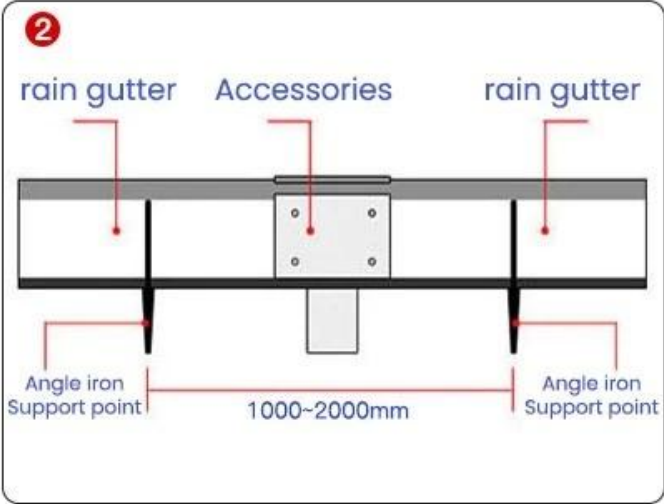

Trust comes from quality

INSTALLATION INSTRUCTIONS

1. 1. 2. 3. 4. 5. 6. 7. 8. 9. 10. 11. 12. 13. 14. 15. 16. 17. 18. 19. 20. 21. 22. 23. 24. 25. 26. 27. 28. 29. 30. 31. 32. 33. 34. 35. 36. 37. 38. 39. 40. 41. 42. 43. 44. 45. 46. 47. 48. 49. 50. 51. 52. 53. 54. 55. 56. 57. 58. 59. 60. 61. 62. 63. 64. 65. 66. 67. 68. 69. 70. 71. 72. 73. 74. 75. 76. 77. 78. 79. 80. 81. 82. 83. 84. 85. 86. 87. 88. 89. 90. 91. 92. 93. 94. 95. 96. 97. 98. 99. 100. 101. 102. 103. 104. 105. 106. 107. 108. 109. 110. 111. 112. 113. 114. 115. 116. 117. 118. 119. 120. 121. 122. 123. 124. 125. 126. 127. 128. 129. 130. 131. 132. 133. 134. 135. 136. 137. 138. 139. 140. 141. 142. 143. 144. 145. 146. 147. 148. 149. 150. 151. 152. 153. 154. 155. 156. 157. 158. 159. 160. 161. 162. 163. 164. 165. 166. 167. 168. 169. 170. 171. 172. 173. 174. 175. 176. 177. 178. 179. 180. 181. 182. 183. 184. 185. 186. 187. 188. 189. 190. 191. 192. 193. 194. 195. 196. 197. 198. 199. 200. 201. 202. 203. 204. 205. 206. 207. 208. 209. 210. 211. 212. 213. 214. 215. 216. 217. 218. 219. 220. 221. 222. 223. 224. 225. 226. 227. 228. 229. 230. 231. 232. 233. 234. 235. 236. 237. 238. 239. 240. 241. 242. 243. 244. 245. 246. 247. 248. 249. 250. 251. 252. 253. 254. 255. 256. 257. 258. 259. 260. 261. 262. 263. 264. 265. 266. 267. 268. 269. 270. 271. 272. 273. 274. 275. 276. 277. 278. 279. 280. 281. 282. 283. 284. 285. 286. 287. 288. 289. 290. 291. 292. 293. 294. 295. 296. 297. 298. 299. 300. 301. 302. 303. 304. 305. 306. 307. 308. 309. 310. 311. 312. 313. 314. 315. 316. 317. 318. 319. 320. 321. 322. 323. 324. 325. 326. 327. 328. 329. 330. 331. 332. 333. 334. 335. 336. 337. 338. 339. 340. 341. 342. 343. 344. 345. 346. 347. 348. 349. 350. 351. 352. 353. 354. 355. 356. 357. 358. 359. 360. 361. 362. 363. 364. 365. 366. 367. 368. 369. 370. 371. 372. 373. 374. 375. 376. 377. 378. 379. 380. 381. 382. 383. 384. 385. 386. 387. 388. 389. 390. 391. 392. 393. 394. 395. 396. 397. 398. 399. 400. 401. 402. 403. 404. 405. 406. 407. 408. 409. 410. 411. 412. 413. 414. 415. 416. 417. 418. 419. 420. 421. 422. 423. 424. 425. 426. 427. 428. 429. 430. 431. 432. 433. 434. 435. 436. 437. 438. 439. 440. 441. 442. 443. 444. 445. 446. 447. 448. 449. 450. 451. 452. 453. 454. 455. 456. 457. 458. 459. 460. 461. 462. 463. 464. 465. 466. 467. 468. 469. 470. 471. 472. 473. 474. 475. 476. 477. 478. 479. 480. 481. 482. 483. 484. 485. 486. 487. 488. 489. 490. 491. 492. 493. 494. 495. 496. 497. 498. 499. 500. 501. 502. 503. 504. 505. 506. 507. 508. 509. 510. 511. 512. 513. 514. 515. 516. 517. 518. 519. 520. 521. 522. 523. 524. 525. 526. 527. 528. 529. 530. 531. 532. 533. 534. 535. 536. 537. 538. 539. 540. 541. 542. 543. 544. 545. 546. 547. 548. 549. 550. 551. 552. 553. 554. 555. 556. 557. 558. 559. 560. 561. 562. 563. 564. 565. 566. 567. 568. 569. 570. 571. 572. 573. 574. 575. 576. 577. 578. 579. 580. 581. 582. 583. 584. 585. 586. 587. 588. 589. 590. 591. 592. 593. 594. 595. 596. 597. 598. 599. 600. 601. 602. 603. 604. 605. 606. 607. 608. 609. 610. 611. 612. 613. 614. 615. 616. 617. 618. 619. 620. 621. 622. 623. 624. 625. 626. 627. 628. 629. 630. 631. 632. 633. 634. 635. 636. 637. 638. 639. 640. 641. 642. 643. 644. 645. 646. 647. 648. 649. 650. 651. 652. 653. 654. 655. 656. 657. 658. 659. 660. 661. 662. 663. 664. 665. 666. 667. 668. 669. 670. 671. 672. 673. 674. 675. 676. 677. 678. 679. 680. 681. 682. 683. 684. 685. 686. 687. 688. 689. 690. 691. 692. 693. 694. 695. 696. 697. 698. 699. 700. 701. 702. 703. 704. 705. 706. 707. 708. 709. 710. 711. 712. 713. 714. 715. 716. 717. 718. 719. 720. 721. 722. 723. 724. 725. 726. 727. 728. 729. 730. 731. 732. 733. 734. 735. 736. 737. 738. 739. 740. 741. 742. 743. 744. 745. 746. 747. 748. 749. 750. 751. 752. 753. 754. 755. 756. 757. 758. 759. 760. 761. 762. 763. 764. 765. 766. 767. 768. 769. 770. 771. 772. 773. 774. 775. 776. 777. 778. 779. 780. 781. 782. 783. 784. 785. 786. 787. 788. 789. 790. 791. 792. 793. 794. 795. 796. 797. 798. 799. 800. 801. 802. 803. 804. 805. 806. 807. 808. 809. 810. 811. 812. 813. 814. 815. 816. 817. 818. 819. 820. 821. 822. 823. 824. 825. 826. 827. 828. 829. 830. 831. 832. 833. 834. 835. 836. 837. 838. 839. 840. 841. 842. 843. 844. 845. 846. 847. 848. 849. 850. 851. 852. 853. 854. 855. 856. 857. 858. 859. 860. 861. 862. 863. 864. 865. 866. 867. 868. 869. 870. 871. 872. 873. 874. 875. 876. 877. 878. 879. 880. 881. 882. 883. 884. 885. 886. 887. 888. 889. 890. 891. 892. 893. 894. 895. 896. 897. 898. 899. 900. 901. 902. 903. 904. 905. 906. 907. 908. 909. 910. 911. 912. 913. 914. 915. 916. 917. 918. 919. 920. 921. 922. 923. 924. 925. 926. 927. 928. 929. 930. 931. 932. 933. 934. 935. 936. 937. 938. 939. 940. 941. 942. 943. 944. 945. 946. 947. 948. 949. 950. 951. 952. 953. 954. 955. 956. 957. 958. 959. 960. 961. 962. 963. 964. 965. 966. 967. 968. 969. 970. 971. 972. 973. 974. 975. 976. 977. 978. 979. 980. 981. 982. 983. 984. 985. 986. 987. 988. 989. 990. 991. 992. 993. 994. 995. 996. 997. 998. 999. 1000.