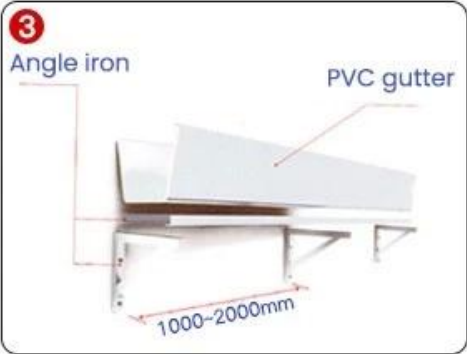

Trust comes from quality

INSTALLATION INSTRUCTIONS

1. 1. 2. 3. 4. 5. 6. 7. 8. 9. 10. 11. 12. 13. 14. 15. 16. 17. 18. 19. 20. 21. 22. 23. 24. 25. 26. 27. 28. 29. 30. 31. 32. 33. 34. 35. 36. 37. 38. 39. 40. 41. 42. 43. 44. 45. 46. 47. 48. 49. 50. 51. 52. 53. 54. 55. 56. 57. 58. 59. 60. 61. 62. 63. 64. 65. 66. 67. 68. 69. 70. 71. 72. 73. 74. 75. 76. 77. 78. 79. 80. 81. 82. 83. 84. 85. 86. 87. 88. 89. 90. 91. 92. 93. 94. 95. 96. 97. 98. 99. 100. 101. 102. 103. 104. 105. 106. 107. 108. 109. 110. 111. 112. 113. 114. 115. 116. 117. 118. 119. 120. 121. 122. 123. 124. 125. 126. 127. 128. 129. 130. 131. 132. 133. 134. 135. 136. 137. 138. 139. 140. 141. 142. 143. 144. 145. 146. 147. 148. 149. 150. 151. 152. 153. 154. 155. 156. 157. 158. 159. 160. 161. 162. 163. 164. 165. 166. 167. 168. 169. 170. 171. 172. 173. 174. 175. 176. 177. 178. 179. 180. 181. 182. 183. 184. 185. 186. 187. 188. 189. 190. 191. 192. 193. 194. 195. 196. 197. 198. 199. 200. 201. 202. 203. 204. 205. 206. 207. 208. 209. 210. 211. 212. 213. 214. 215. 216. 217. 218. 219. 220. 221. 222. 223. 224. 225. 226. 227. 228. 229. 230. 231. 232. 233. 234. 235. 236. 237. 238. 239. 240. 241. 242. 243. 244. 245. 246. 247. 248. 249. 250. 251. 252. 253. 254. 255. 256. 257. 258. 259. 260. 261. 262. 263. 264. 265. 266. 267. 268. 269. 270. 271. 272. 273. 274. 275. 276. 277. 278. 279. 280. 281. 282. 283. 284. 285. 286. 287. 288. 289. 290. 291. 292. 293. 294. 295. 296. 297. 298. 299. 300. 301. 302. 303. 304. 305. 306. 307. 308. 309. 310. 311. 312. 313. 314. 315. 316. 317. 318. 319. 320. 321. 322. 323. 324. 325. 326. 327. 328. 329. 330. 331. 332. 333. 334. 335. 336. 337. 338. 339. 340. 341. 342. 343. 344. 345. 346. 347. 348. 349. 350. 351. 352. 353. 354. 355. 356. 357. 358. 359. 360. 361. 362. 363. 364. 365. 366. 367. 368. 369. 370. 371. 372. 373. 374. 375. 376. 377. 378. 379. 380. 381. 382. 383. 384. 385. 386. 387. 388. 389. 390. 391. 392. 393. 394. 395. 396. 397. 398. 399. 400. 401. 402. 403. 404. 405. 406. 407. 408. 409. 410. 411. 412. 413. 414. 415. 416. 417. 418. 419. 420. 421. 422. 423. 424. 425. 426. 427. 428. 429. 430. 431. 432. 433. 434. 435. 436. 437. 438. 439. 440. 441. 442. 443. 444. 445. 446. 447. 448. 449. 450. 451. 452. 453. 454. 455. 456. 457. 458. 459. 460. 461. 462. 463. 464. 465. 466. 467. 468. 469. 470. 471. 472. 473. 474. 475. 476. 477. 478. 479. 480. 481. 482. 483. 484. 485. 486. 487. 488. 489. 490. 491. 492. 493. 494. 495. 496. 497. 498. 499. 500. 501. 502. 503. 504. 505. 506. 507. 508. 509. 510. 511. 512. 513. 514. 515. 516. 517. 518. 519. 520. 521. 522. 523. 524. 525. 526. 527. 528. 529. 530. 531. 532. 533. 534. 535. 536. 537. 538. 539. 540. 541. 542. 543. 544. 545. 546. 547. 548. 549. 550. 551. 552. 553. 554. 555. 556. 557. 558. 559. 560. 561. 562. 563. 564. 565. 566. 567. 568. 569. 570. 571. 572. 573. 574. 575. 576. 577. 578. 579. 580. 581. 582. 583. 584. 585. 586. 587. 588. 589. 590. 591. 592. 593. 594. 595. 596. 597. 598. 599. 600. 601. 602. 603. 604. 605. 606. 607. 608. 609. 610. 611. 612. 613. 614. 615. 616. 617. 618. 619. 620. 621. 622. 623. 624. 625. 626. 627. 628. 629. 630. 631. 632. 633. 634. 635. 636. 637. 638. 639. 640. 641. 642. 643. 644. 645. 646. 647. 648. 649. 650. 651. 652. 653. 654. 655. 656. 657. 658. 659. 660. 661. 662. 663. 664. 665. 666. 667. 668. 669. 670. 671. 672. 673. 674. 675. 676. 677. 678. 679. 680. 681. 682. 683. 684. 685. 686. 687. 688. 689. 690. 691. 692. 693. 694. 695. 696. 697. 698. 699. 700. 701. 702. 703. 704. 705. 706. 707. 708. 709. 710. 711. 712. 713. 714. 715. 716. 717. 718. 719. 720. 721. 722. 723. 724. 725. 726. 727. 728. 729. 730. 731. 732. 733. 734. 735. 736. 737. 738. 739. 740. 741. 742. 743. 744. 745. 746. 747. 748. 749. 750. 751. 752. 753. 754. 755. 756. 757. 758. 759. 760. 761. 762. 763. 764. 765. 766. 767. 768. 769. 770. 771. 772. 773. 774. 775. 776. 777. 778. 779. 780. 781. 782. 783. 784. 785. 786. 787. 788. 789. 790. 791. 792. 793. 794. 795. 796. 797. 798. 799. 800. 801. 802. 803. 804. 805. 806. 807. 808. 809. 810. 811. 812. 813. 814. 815. 816. 817. 818. 819. 820. 821. 822. 823. 824. 825. 826. 827. 828. 829. 830. 831. 832. 833. 834. 835. 836. 837. 838. 839. 840. 841. 842. 843. 844. 845. 846. 847. 848. 849. 850. 851. 852. 853. 854. 855. 856. 857. 858. 859. 860. 861. 862. 863. 864. 865. 866. 867. 868. 869. 870. 871. 872. 873. 874. 875. 876. 877. 878. 879. 880. 881. 882. 883. 884. 885. 886. 887. 888. 889. 890. 891. 892. 893. 894. 895. 896. 897. 898. 899. 900. 901. 902. 903. 904. 905. 906. 907. 908. 909. 910. 911. 912. 913. 914. 915. 916. 917. 918. 919. 920. 921. 922. 923. 924. 925. 926. 927. 928. 929. 930. 931. 932. 933. 934. 935. 936. 937. 938. 939. 940. 941. 942. 943. 944. 945. 946. 947. 948. 949. 950. 951. 952. 953. 954. 955. 956. 957. 958. 959. 960. 961. 962. 963. 964. 965. 966. 967. 968. 969. 970. 971. 972. 973. 974. 975. 976. 977. 978. 979. 980. 981. 982. 983. 984. 985. 986. 987. 988. 989. 990. 991. 992. 993. 994. 995. 996. 997. 998. 999. 1000.