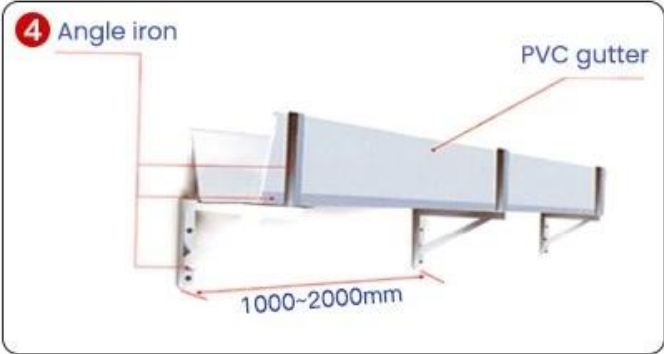

Trust comes from quality

INSTALLATION INSTRUCTIONS

1. 1. 2. 3. 4. 5. 6. 7. 8. 9. 10. 11. 12. 13. 14. 15. 16. 17. 18. 19. 20. 21. 22. 23. 24. 25. 26. 27. 28. 29. 30. 31. 32. 33. 34. 35. 36. 37. 38. 39. 40. 41. 42. 43. 44. 45. 46. 47. 48. 49. 50. 51. 52. 53. 54. 55. 56. 57. 58. 59. 60. 61. 62. 63. 64. 65. 66. 67. 68. 69. 70. 71. 72. 73. 74. 75. 76. 77. 78. 79. 80. 81. 82. 83. 84. 85. 86. 87. 88. 89. 90. 91. 92. 93. 94. 95. 96. 97. 98. 99. 100. 101. 102. 103. 104. 105. 106. 107. 108. 109. 110. 111. 112. 113. 114. 115. 116. 117. 118. 119. 120. 121. 122. 123. 124. 125. 126. 127. 128. 129. 130. 131. 132. 133. 134. 135. 136. 137. 138. 139. 140. 141. 142. 143. 144. 145. 146. 147. 148. 149. 150. 151. 152. 153. 154. 155. 156. 157. 158. 159. 160. 161. 162. 163. 164. 165. 166. 167. 168. 169. 170. 171. 172. 173. 174. 175. 176. 177. 178. 179. 180. 181. 182. 183. 184. 185. 186. 187. 188. 189. 190. 191. 192. 193. 194. 195. 196. 197. 198. 199. 200. 201. 202. 203. 204. 205. 206. 207. 208. 209. 210. 211. 212. 213. 214. 215. 216. 217. 218. 219. 220. 221. 222. 223. 224. 225. 226. 227. 228. 229. 230. 231. 232. 233. 234. 235. 236. 237. 238. 239. 240. 241. 242. 243. 244. 245. 246. 247. 248. 249. 250. 251. 252. 253. 254. 255. 256. 257. 258. 259. 260. 261. 262. 263. 264. 265. 266. 267. 268. 269. 270. 271. 272. 273. 274. 275. 276. 277. 278. 279. 280. 281. 282. 283. 284. 285. 286. 287. 288. 289. 290. 291. 292. 293. 294. 295. 296. 297. 298. 299. 300. 301. 302. 303. 304. 305. 306. 307. 308. 309. 310. 311. 312. 313. 314. 315. 316. 317. 318. 319. 320. 321. 322. 323. 324. 325. 326. 327. 328. 329. 330. 331. 332. 333. 334. 335. 336. 337. 338. 339. 340. 341. 342. 343. 344. 345. 346. 347. 348. 349. 350. 351. 352. 353. 354. 355. 356. 357. 358. 359. 360. 361. 362. 363. 364. 365. 366. 367. 368. 369. 370. 371. 372. 373. 374. 375. 376. 377. 378. 379. 380. 381. 382. 383. 384. 385. 386. 387. 388. 389. 390. 391. 392. 393. 394. 395. 396. 397. 398. 399. 400. 401. 402. 403. 404. 405. 406. 407. 408. 409. 410. 411. 412. 413. 414. 415. 416. 417. 418. 419. 420. 421. 422. 423. 424. 425. 426. 427. 428. 429. 430. 431. 432. 433. 434. 435. 436. 437. 438. 439. 440. 441. 442. 443. 444. 445. 446. 447. 448. 449. 450. 451. 452. 453. 454. 455. 456. 457. 458. 459. 460. 461. 462. 463. 464. 465. 466. 467. 468. 469. 470. 471. 472. 473. 474. 475. 476. 477. 478. 479. 480. 481. 482. 483. 484. 485. 486. 487. 488. 489. 490. 491. 492. 493. 494. 495. 496. 497. 498. 499. 500. 501. 502. 503. 504. 505. 506. 507. 508. 509. 510. 511. 512. 513. 514. 515. 516. 517. 518. 519. 520. 521. 522. 523. 524. 525. 526. 527. 528. 529. 530. 531. 532. 533. 534. 535. 536. 537. 538. 539. 540. 541. 542. 543. 544. 545. 546. 547. 548. 549. 550. 551. 552. 553. 554. 555. 556. 557. 558. 559. 560. 561. 562. 563. 564. 565. 566. 567. 568. 569. 570. 571. 572. 573. 574. 575. 576. 577. 578. 579. 580. 581. 582. 583. 584. 585. 586. 587. 588. 589. 590. 591. 592. 593. 594. 595. 596. 597. 598. 599. 600. 601. 602. 603. 604. 605. 606. 607. 608. 609. 610. 611. 612. 613. 614. 615. 616. 617. 618. 619. 620. 621. 622. 623. 624. 625. 626. 627. 628. 629. 630. 631. 632. 633. 634. 635. 636. 637. 638. 639. 640. 641. 642. 643. 644. 645. 646. 647. 648. 649. 650. 651. 652. 653. 654. 655. 656. 657. 658. 659. 660. 661. 662. 663. 664. 665. 666. 667. 668. 669. 670. 671. 672. 673. 674. 675. 676. 677. 678. 679. 680. 681. 682. 683. 684. 685. 686. 687. 688. 689. 690. 691. 692. 693. 694. 695. 696. 697. 698. 699. 700. 701. 702. 703. 704. 705. 706. 707. 708. 709. 710. 711. 712. 713. 714. 715. 716. 717. 718. 719. 720. 721. 722. 723. 724. 725. 726. 727. 728. 729. 730. 731. 732. 733. 734. 735. 736. 737. 738. 739. 740. 741. 742. 743. 744. 745. 746. 747. 748. 749. 750. 751. 752. 753. 754. 755. 756. 757. 758. 759. 760. 761. 762. 763. 764. 765. 766. 767. 768. 769. 770. 771. 772. 773. 774. 775. 776. 777. 778. 779. 780. 781. 782. 783. 784. 785. 786. 787. 788. 789. 790. 791. 792. 793. 794. 795. 796. 797. 798. 799. 800. 801. 802. 803. 804. 805. 806. 807. 808. 809. 810. 811. 812. 813. 814. 815. 816. 817. 818. 819. 820. 821. 822. 823. 824. 825. 826. 827. 828. 829. 830. 831. 832. 833. 834. 835. 836. 837. 838. 839. 840. 841. 842. 843. 844. 845. 846. 847. 848. 849. 850. 851. 852. 853. 854. 855. 856. 857. 858. 859. 860. 861. 862. 863. 864. 865. 866. 867. 868. 869. 870. 871. 872. 873. 874. 875. 876. 877. 878. 879. 880. 881. 882. 883. 884. 885. 886. 887. 888. 889. 890. 891. 892. 893. 894. 895. 896. 897. 898. 899. 900. 901. 902. 903. 904. 905. 906. 907. 908. 909. 910. 911. 912. 913. 914. 915. 916. 917. 918. 919. 920. 921. 922. 923. 924. 925. 926. 927. 928. 929. 930. 931. 932. 933. 934. 935. 936. 937. 938. 939. 940. 941. 942. 943. 944. 945. 946. 947. 948. 949. 950. 951. 952. 953. 954. 955. 956. 957. 958. 959. 960. 961. 962. 963. 964. 965. 966. 967. 968. 969. 970. 971. 972. 973. 974. 975. 976. 977. 978. 979. 980. 981. 982. 983. 984. 985. 986. 987. 988. 989. 990. 991. 992. 993. 994. 995. 996. 997. 998. 999. 1000.