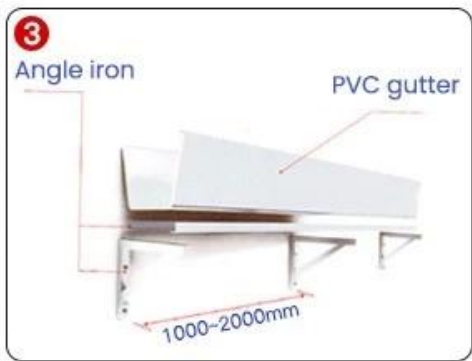

Trust comes from quality

INSTALLATION INSTRUCTIONS

1. 1. 2. 3. 4. 5. 6. 7. 8. 9. 10. 11. 12. 13. 14. 15. 16. 17. 18. 19. 20. 21. 22. 23. 24. 25. 26. 27. 28. 29. 30. 31. 32. 33. 34. 35. 36. 37. 38. 39. 40. 41. 42. 43. 44. 45. 46. 47. 48. 49. 50. 51. 52. 53. 54. 55. 56. 57. 58. 59. 60. 61. 62. 63. 64. 65. 66. 67. 68. 69. 70. 71. 72. 73. 74. 75. 76. 77. 78. 79. 80. 81. 82. 83. 84. 85. 86. 87. 88. 89. 90. 91. 92. 93. 94. 95. 96. 97. 98. 99. 100. 101. 102. 103. 104. 105. 106. 107. 108. 109. 110. 111. 112. 113. 114. 115. 116. 117. 118. 119. 120. 121. 122. 123. 124. 125. 126. 127. 128. 129. 130. 131. 132. 133. 134. 135. 136. 137. 138. 139. 140. 141. 142. 143. 144. 145. 146. 147. 148. 149. 150. 151. 152. 153. 154. 155. 156. 157. 158. 159. 160. 161. 162. 163. 164. 165. 166. 167. 168. 169. 170. 171. 172. 173. 174. 175. 176. 177. 178. 179. 180. 181. 182. 183. 184. 185. 186. 187. 188. 189. 190. 191. 192. 193. 194. 195. 196. 197. 198. 199. 200. 201. 202. 203. 204. 205. 206. 207. 208. 209. 210. 211. 212. 213. 214. 215. 216. 217. 218. 219. 220. 221. 222. 223. 224. 225. 226. 227. 228. 229. 230. 231. 232. 233. 234. 235. 236. 237. 238. 239. 240. 241. 242. 243. 244. 245. 246. 247. 248. 249. 250. 251. 252. 253. 254. 255. 256. 257. 258. 259. 260. 261. 262. 263. 264. 265. 266. 267. 268. 269. 270. 271. 272. 273. 274. 275. 276. 277. 278. 279. 280. 281. 282. 283. 284. 285. 286. 287. 288. 289. 290. 291. 292. 293. 294. 295. 296. 297. 298. 299. 300. 301. 302. 303. 304. 305. 306. 307. 308. 309. 310. 311. 312. 313. 314. 315. 316. 317. 318. 319. 320. 321. 322. 323. 324. 325. 326. 327. 328. 329. 330. 331. 332. 333. 334. 335. 336. 337. 338. 339. 340. 341. 342. 343. 344. 345. 346. 347. 348. 349. 350. 351. 352. 353. 354. 355. 356. 357. 358. 359. 360. 361. 362. 363. 364. 365. 366. 367. 368. 369. 370. 371. 372. 373. 374. 375. 376. 377. 378. 379. 380. 381. 382. 383. 384. 385. 386. 387. 388. 389. 390. 391. 392. 393. 394. 395. 396. 397. 398. 399. 400. 401. 402. 403. 404. 405. 406. 407. 408. 409. 410. 411. 412. 413. 414. 415. 416. 417. 418. 419. 420. 421. 422. 423. 424. 425. 426. 427. 428. 429. 430. 431. 432. 433. 434. 435. 436. 437. 438. 439. 440. 441. 442. 443. 444. 445. 446. 447. 448. 449. 450. 451. 452. 453. 454. 455. 456. 457. 458. 459. 460. 461. 462. 463. 464. 465. 466. 467. 468. 469. 470. 471. 472. 473. 474. 475. 476. 477. 478. 479. 480. 481. 482. 483. 484. 485. 486. 487. 488. 489. 490. 491. 492. 493. 494. 495. 496. 497. 498. 499. 500. 501. 502. 503. 504. 505. 506. 507. 508. 509. 510. 511. 512. 513. 514. 515. 516. 517. 518. 519. 520. 521. 522. 523. 524. 525. 526. 527. 528. 529. 530. 531. 532. 533. 534. 535. 536. 537. 538. 539. 540. 541. 542. 543. 544. 545. 546. 547. 548. 549. 550. 551. 552. 553. 554. 555. 556. 557. 558. 559. 560. 561. 562. 563. 564. 565. 566. 567. 568. 569. 570. 571. 572. 573. 574. 575. 576. 577. 578. 579. 580. 581. 582. 583. 584. 585. 586. 587. 588. 589. 590. 591. 592. 593. 594. 595. 596. 597. 598. 599. 600. 601. 602. 603. 604. 605. 606. 607. 608. 609. 610. 611. 612. 613. 614. 615. 616. 617. 618. 619. 620. 621. 622. 623. 624. 625. 626. 627. 628. 629. 630. 631. 632. 633. 634. 635. 636. 637. 638. 639. 640. 641. 642. 643. 644. 645. 646. 647. 648. 649. 650. 651. 652. 653. 654. 655. 656. 657. 658. 659. 660. 661. 662. 663. 664. 665. 666. 667. 668. 669. 670. 671. 672. 673. 674. 675. 676. 677. 678. 679. 680. 681. 682. 683. 684. 685. 686. 687. 688. 689. 690. 691. 692. 693. 694. 695. 696. 697. 698. 699. 700. 701. 702. 703. 704. 705. 706. 707. 708. 709. 710. 711. 712. 713. 714. 715. 716. 717. 718. 719. 720. 721. 722. 723. 724. 725. 726. 727. 728. 729. 730. 731. 732. 733. 734. 735. 736. 737. 738. 739. 740. 741. 742. 743. 744. 745. 746. 747. 748. 749. 750. 751. 752. 753. 754. 755. 756. 757. 758. 759. 760. 761. 762. 763. 764. 765. 766. 767. 768. 769. 770. 771. 772. 773. 774. 775. 776. 777. 778. 779. 780. 781. 782. 783. 784. 785. 786. 787. 788. 789. 790. 791. 792. 793. 794. 795. 796. 797. 798. 799. 800. 801. 802. 803. 804. 805. 806. 807. 808. 809. 810. 811. 812. 813. 814. 815. 816. 817. 818. 819. 820. 821. 822. 823. 824. 825. 826. 827. 828. 829. 830. 831. 832. 833. 834. 835. 836. 837. 838. 839. 840. 841. 842. 843. 844. 845. 846. 847. 848. 849. 850. 851. 852. 853. 854. 855. 856. 857. 858. 859. 860. 861. 862. 863. 864. 865. 866. 867. 868. 869. 870. 871. 872. 873. 874. 875. 876. 877. 878. 879. 880. 881. 882. 883. 884. 885. 886. 887. 888. 889. 890. 891. 892. 893. 894. 895. 896. 897. 898. 899. 900. 901. 902. 903. 904. 905. 906. 907. 908. 909. 910. 911. 912. 913. 914. 915. 916. 917. 918. 919. 920. 921. 922. 923. 924. 925. 926. 927. 928. 929. 930. 931. 932. 933. 934. 935. 936. 937. 938. 939. 940. 941. 942. 943. 944. 945. 946. 947. 948. 949. 950. 951. 952. 953. 954. 955. 956. 957. 958. 959. 960. 961. 962. 963. 964. 965. 966. 967. 968. 969. 970. 971. 972. 973. 974. 975. 976. 977. 978. 979. 980. 981. 982. 983. 984. 985. 986. 987. 988. 989. 990. 991. 992. 993. 994. 995. 996. 997. 998. 999. 1000.