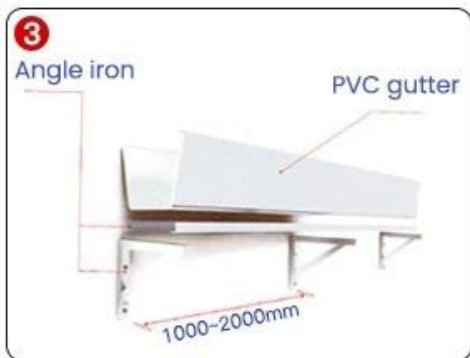

Trust comes from quality

INSTALLATION INSTRUCTIONS

1. 1. 2. 3. 4. 5. 6. 7. 8. 9. 10. 11. 12. 13. 14. 15. 16. 17. 18. 19. 20. 21. 22. 23. 24. 25. 26. 27. 28. 29. 30. 31. 32. 33. 34. 35. 36. 37. 38. 39. 40. 41. 42. 43. 44. 45. 46. 47. 48. 49. 50. 51. 52. 53. 54. 55. 56. 57. 58. 59. 60. 61. 62. 63. 64. 65. 66. 67. 68. 69. 70. 71. 72. 73. 74. 75. 76. 77. 78. 79. 80. 81. 82. 83. 84. 85. 86. 87. 88. 89. 90. 91. 92. 93. 94. 95. 96. 97. 98. 99. 100. 101. 102. 103. 104. 105. 106. 107. 108. 109. 110. 111. 112. 113. 114. 115. 116. 117. 118. 119. 120. 121. 122. 123. 124. 125. 126. 127. 128. 129. 130. 131. 132. 133. 134. 135. 136. 137. 138. 139. 140. 141. 142. 143. 144. 145. 146. 147. 148. 149. 150. 151. 152. 153. 154. 155. 156. 157. 158. 159. 160. 161. 162. 163. 164. 165. 166. 167. 168. 169. 170. 171. 172. 173. 174. 175. 176. 177. 178. 179. 180. 181. 182. 183. 184. 185. 186. 187. 188. 189. 190. 191. 192. 193. 194. 195. 196. 197. 198. 199. 200. 201. 202. 203. 204. 205. 206. 207. 208. 209. 210. 211. 212. 213. 214. 215. 216. 217. 218. 219. 220. 221. 222. 223. 224. 225. 226. 227. 228. 229. 230. 231. 232. 233. 234. 235. 236. 237. 238. 239. 240. 241. 242. 243. 244. 245. 246. 247. 248. 249. 250. 251. 252. 253. 254. 255. 256. 257. 258. 259. 260. 261. 262. 263. 264. 265. 266. 267. 268. 269. 270. 271. 272. 273. 274. 275. 276. 277. 278. 279. 280. 281. 282. 283. 284. 285. 286. 287. 288. 289. 290. 291. 292. 293. 294. 295. 296. 297. 298. 299. 300. 301. 302. 303. 304. 305. 306. 307. 308. 309. 310. 311. 312. 313. 314. 315. 316. 317. 318. 319. 320. 321. 322. 323. 324. 325. 326. 327. 328. 329. 330. 331. 332. 333. 334. 335. 336. 337. 338. 339. 340. 341. 342. 343. 344. 345. 346. 347. 348. 349. 350. 351. 352. 353. 354. 355. 356. 357. 358. 359. 360. 361. 362. 363. 364. 365. 366. 367. 368. 369. 370. 371. 372. 373. 374. 375. 376. 377. 378. 379. 380. 381. 382. 383. 384. 385. 386. 387. 388. 389. 390. 391. 392. 393. 394. 395. 396. 397. 398. 399. 400. 401. 402. 403. 404. 405. 406. 407. 408. 409. 410. 411. 412. 413. 414. 415. 416. 417. 418. 419. 420. 421. 422. 423. 424. 425. 426. 427. 428. 429. 430. 431. 432. 433. 434. 435. 436. 437. 438. 439. 440. 441. 442. 443. 444. 445. 446. 447. 448. 449. 450. 451. 452. 453. 454. 455. 456. 457. 458. 459. 460. 461. 462. 463. 464. 465. 466. 467. 468. 469. 470. 471. 472. 473. 474. 475. 476. 477. 478. 479. 480. 481. 482. 483. 484. 485. 486. 487. 488. 489. 490. 491. 492. 493. 494. 495. 496. 497. 498. 499. 500. 501. 502. 503. 504. 505. 506. 507. 508. 509. 510. 511. 512. 513. 514. 515. 516. 517. 518. 519. 520. 521. 522. 523. 524. 525. 526. 527. 528. 529. 530. 531. 532. 533. 534. 535. 536. 537. 538. 539. 540. 541. 542. 543. 544. 545. 546. 547. 548. 549. 550. 551. 552. 553. 554. 555. 556. 557. 558. 559. 560. 561. 562. 563. 564. 565. 566. 567. 568. 569. 570. 571. 572. 573. 574. 575. 576. 577. 578. 579. 580. 581. 582. 583. 584. 585. 586. 587. 588. 589. 590. 591. 592. 593. 594. 595. 596. 597. 598. 599. 600. 601. 602. 603. 604. 605. 606. 607. 608. 609. 610. 611. 612. 613. 614. 615. 616. 617. 618. 619. 620. 621. 622. 623. 624. 625. 626. 627. 628. 629. 630. 631. 632. 633. 634. 635. 636. 637. 638. 639. 640. 641. 642. 643. 644. 645. 646. 647. 648. 649. 650. 651. 652. 653. 654. 655. 656. 657. 658. 659. 660. 661. 662. 663. 664. 665. 666. 667. 668. 669. 670. 671. 672. 673. 674. 675. 676. 677. 678. 679. 680. 681. 682. 683. 684. 685. 686. 687. 688. 689. 690. 691. 692. 693. 694. 695. 696. 697. 698. 699. 700. 701. 702. 703. 704. 705. 706. 707. 708. 709. 710. 711. 712. 713. 714. 715. 716. 717. 718. 719. 720. 721. 722. 723. 724. 725. 726. 727. 728. 729. 730. 731. 732. 733. 734. 735. 736. 737. 738. 739. 740. 741. 742. 743. 744. 745. 746. 747. 748. 749. 750. 751. 752. 753. 754. 755. 756. 757. 758. 759. 760. 761. 762. 763. 764. 765. 766. 767. 768. 769. 770. 771. 772. 773. 774. 775. 776. 777. 778. 779. 780. 781. 782. 783. 784. 785. 786. 787. 788. 789. 790. 791. 792. 793. 794. 795. 796. 797. 798. 799. 800. 801. 802. 803. 804. 805. 806. 807. 808. 809. 810. 811. 812. 813. 814. 815. 816. 817. 818. 819. 820. 821. 822. 823. 824. 825. 826. 827. 828. 829. 830. 831. 832. 833. 834. 835. 836. 837. 838. 839. 840. 841. 842. 843. 844. 845. 846. 847. 848. 849. 850. 851. 852. 853. 854. 855. 856. 857. 858. 859. 860. 861. 862. 863. 864. 865. 866. 867. 868. 869. 870. 871. 872. 873. 874. 875. 876. 877. 878. 879. 880. 881. 882. 883. 884. 885. 886. 887. 888. 889. 890. 891. 892. 893. 894. 895. 896. 897. 898. 899. 900. 901. 902. 903. 904. 905. 906. 907. 908. 909. 910. 911. 912. 913. 914. 915. 916. 917. 918. 919. 920. 921. 922. 923. 924. 925. 926. 927. 928. 929. 930. 931. 932. 933. 934. 935. 936. 937. 938. 939. 940. 941. 942. 943. 944. 945. 946. 947. 948. 949. 950. 951. 952. 953. 954. 955. 956. 957. 958. 959. 960. 961. 962. 963. 964. 965. 966. 967. 968. 969. 970. 971. 972. 973. 974. 975. 976. 977. 978. 979. 980. 981. 982. 983. 984. 985. 986. 987. 988. 989. 990. 991. 992. 993. 994. 995. 996. 997. 998. 999. 1000.