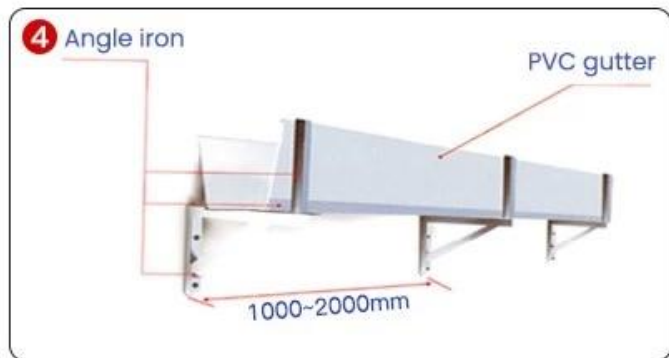

Trust comes from quality

INSTALLATION INSTRUCTIONS

1. 1. 2. 3. 4. 5. 6. 7. 8. 9. 10. 11. 12. 13. 14. 15. 16. 17. 18. 19. 20. 21. 22. 23. 24. 25. 26. 27. 28. 29. 30. 31. 32. 33. 34. 35. 36. 37. 38. 39. 40. 41. 42. 43. 44. 45. 46. 47. 48. 49. 50. 51. 52. 53. 54. 55. 56. 57. 58. 59. 60. 61. 62. 63. 64. 65. 66. 67. 68. 69. 70. 71. 72. 73. 74. 75. 76. 77. 78. 79. 80. 81. 82. 83. 84. 85. 86. 87. 88. 89. 90. 91. 92. 93. 94. 95. 96. 97. 98. 99. 100. 101. 102. 103. 104. 105. 106. 107. 108. 109. 110. 111. 112. 113. 114. 115. 116. 117. 118. 119. 120. 121. 122. 123. 124. 125. 126. 127. 128. 129. 130. 131. 132. 133. 134. 135. 136. 137. 138. 139. 140. 141. 142. 143. 144. 145. 146. 147. 148. 149. 150. 151. 152. 153. 154. 155. 156. 157. 158. 159. 160. 161. 162. 163. 164. 165. 166. 167. 168. 169. 170. 171. 172. 173. 174. 175. 176. 177. 178. 179. 180. 181. 182. 183. 184. 185. 186. 187. 188. 189. 190. 191. 192. 193. 194. 195. 196. 197. 198. 199. 200. 201. 202. 203. 204. 205. 206. 207. 208. 209. 210. 211. 212. 213. 214. 215. 216. 217. 218. 219. 220. 221. 222. 223. 224. 225. 226. 227. 228. 229. 230. 231. 232. 233. 234. 235. 236. 237. 238. 239. 240. 241. 242. 243. 244. 245. 246. 247. 248. 249. 250. 251. 252. 253. 254. 255. 256. 257. 258. 259. 260. 261. 262. 263. 264. 265. 266. 267. 268. 269. 270. 271. 272. 273. 274. 275. 276. 277. 278. 279. 280. 281. 282. 283. 284. 285. 286. 287. 288. 289. 290. 291. 292. 293. 294. 295. 296. 297. 298. 299. 300. 301. 302. 303. 304. 305. 306. 307. 308. 309. 310. 311. 312. 313. 314. 315. 316. 317. 318. 319. 320. 321. 322. 323. 324. 325. 326. 327. 328. 329. 330. 331. 332. 333. 334. 335. 336. 337. 338. 339. 340. 341. 342. 343. 344. 345. 346. 347. 348. 349. 350. 351. 352. 353. 354. 355. 356. 357. 358. 359. 360. 361. 362. 363. 364. 365. 366. 367. 368. 369. 370. 371. 372. 373. 374. 375. 376. 377. 378. 379. 380. 381. 382. 383. 384. 385. 386. 387. 388. 389. 390. 391. 392. 393. 394. 395. 396. 397. 398. 399. 400. 401. 402. 403. 404. 405. 406. 407. 408. 409. 410. 411. 412. 413. 414. 415. 416. 417. 418. 419. 420. 421. 422. 423. 424. 425. 426. 427. 428. 429. 430. 431. 432. 433. 434. 435. 436. 437. 438. 439. 440. 441. 442. 443. 444. 445. 446. 447. 448. 449. 450. 451. 452. 453. 454. 455. 456. 457. 458. 459. 460. 461. 462. 463. 464. 465. 466. 467. 468. 469. 470. 471. 472. 473. 474. 475. 476. 477. 478. 479. 480. 481. 482. 483. 484. 485. 486. 487. 488. 489. 490. 491. 492. 493. 494. 495. 496. 497. 498. 499. 500. 501. 502. 503. 504. 505. 506. 507. 508. 509. 510. 511. 512. 513. 514. 515. 516. 517. 518. 519. 520. 521. 522. 523. 524. 525. 526. 527. 528. 529. 530. 531. 532. 533. 534. 535. 536. 537. 538. 539. 540. 541. 542. 543. 544. 545. 546. 547. 548. 549. 550. 551. 552. 553. 554. 555. 556. 557. 558. 559. 560. 561. 562. 563. 564. 565. 566. 567. 568. 569. 570. 571. 572. 573. 574. 575. 576. 577. 578. 579. 580. 581. 582. 583. 584. 585. 586. 587. 588. 589. 590. 591. 592. 593. 594. 595. 596. 597. 598. 599. 600. 601. 602. 603. 604. 605. 606. 607. 608. 609. 610. 611. 612. 613. 614. 615. 616. 617. 618. 619. 620. 621. 622. 623. 624. 625. 626. 627. 628. 629. 630. 631. 632. 633. 634. 635. 636. 637. 638. 639. 640. 641. 642. 643. 644. 645. 646. 647. 648. 649. 650. 651. 652. 653. 654. 655. 656. 657. 658. 659. 660. 661. 662. 663. 664. 665. 666. 667. 668. 669. 670. 671. 672. 673. 674. 675. 676. 677. 678. 679. 680. 681. 682. 683. 684. 685. 686. 687. 688. 689. 690. 691. 692. 693. 694. 695. 696. 697. 698. 699. 700. 701. 702. 703. 704. 705. 706. 707. 708. 709. 710. 711. 712. 713. 714. 715. 716. 717. 718. 719. 720. 721. 722. 723. 724. 725. 726. 727. 728. 729. 730. 731. 732. 733. 734. 735. 736. 737. 738. 739. 740. 741. 742. 743. 744. 745. 746. 747. 748. 749. 750. 751. 752. 753. 754. 755. 756. 757. 758. 759. 760. 761. 762. 763. 764. 765. 766. 767. 768. 769. 770. 771. 772. 773. 774. 775. 776. 777. 778. 779. 780. 781. 782. 783. 784. 785. 786. 787. 788. 789. 790. 791. 792. 793. 794. 795. 796. 797. 798. 799. 800. 801. 802. 803. 804. 805. 806. 807. 808. 809. 810. 811. 812. 813. 814. 815. 816. 817. 818. 819. 820. 821. 822. 823. 824. 825. 826. 827. 828. 829. 830. 831. 832. 833. 834. 835. 836. 837. 838. 839. 840. 841. 842. 843. 844. 845. 846. 847. 848. 849. 850. 851. 852. 853. 854. 855. 856. 857. 858. 859. 860. 861. 862. 863. 864. 865. 866. 867. 868. 869. 870. 871. 872. 873. 874. 875. 876. 877. 878. 879. 880. 881. 882. 883. 884. 885. 886. 887. 888. 889. 890. 891. 892. 893. 894. 895. 896. 897. 898. 899. 900. 901. 902. 903. 904. 905. 906. 907. 908. 909. 910. 911. 912. 913. 914. 915. 916. 917. 918. 919. 920. 921. 922. 923. 924. 925. 926. 927. 928. 929. 930. 931. 932. 933. 934. 935. 936. 937. 938. 939. 940. 941. 942. 943. 944. 945. 946. 947. 948. 949. 950. 951. 952. 953. 954. 955. 956. 957. 958. 959. 960. 961. 962. 963. 964. 965. 966. 967. 968. 969. 970. 971. 972. 973. 974. 975. 976. 977. 978. 979. 980. 981. 982. 983. 984. 985. 986. 987. 988. 989. 990. 991. 992. 993. 994. 995. 996. 997. 998. 999. 1000.