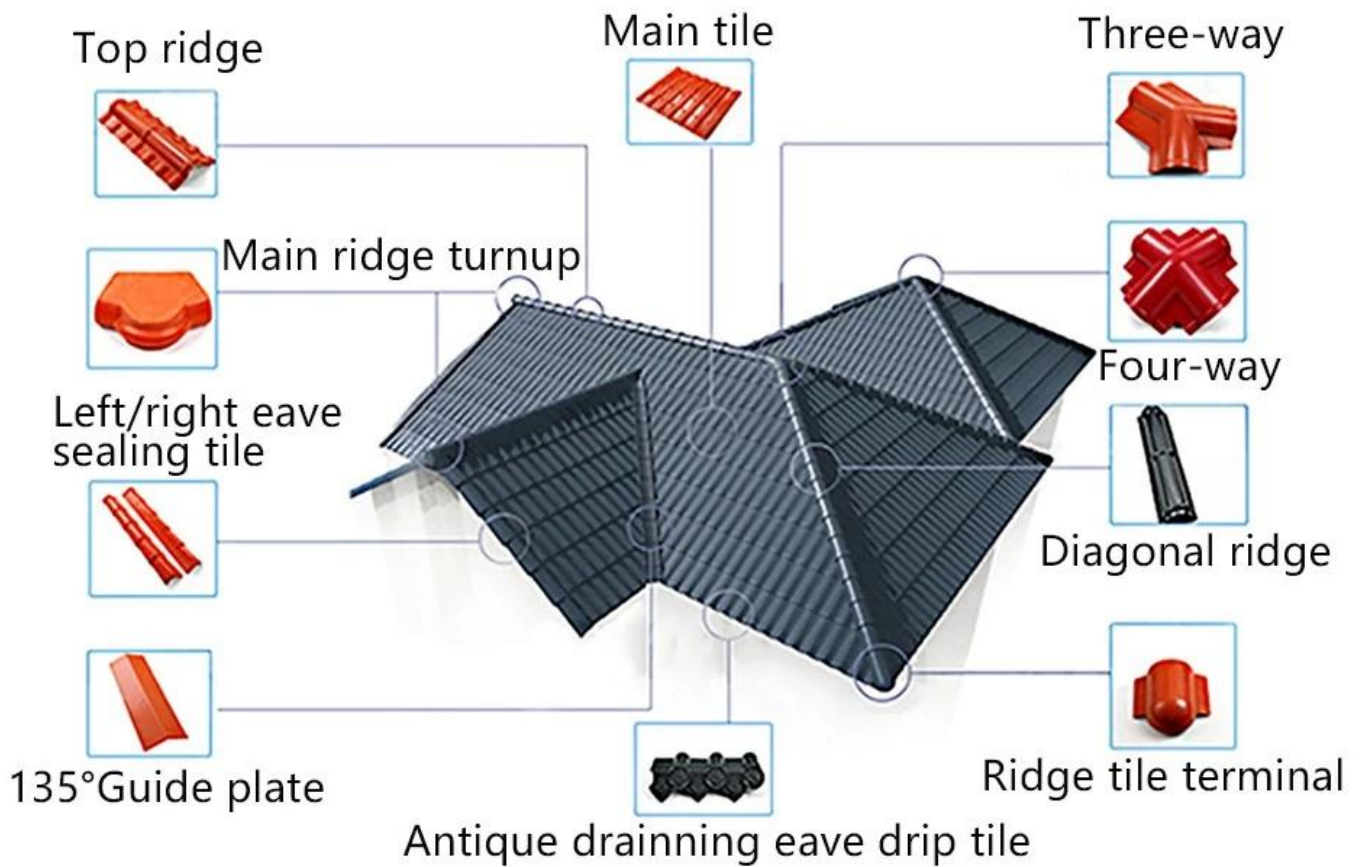

[لتعلم المزيد PVC ASA انقر موردي بلاط السقف](#)

Name: synthetic resin

Model:1050mm

Material: synthetic resin

Origin: Foshan, Guangdong

Thickness: 2.5-3.0mm

Applicable scenarios: villa roofs, tourist attractions, rural transformation

Synthetic resin roofing tile color card selection

customized any color

Brick red

Purplished red

Dark green

Gray

Blue

Roofing accessories

Installation considerations

- 1.The purlins can use square pipe (60x40x3mm)
- 2.The purlins can use C-shaped steel (100x50x20x3mm)
- 3.The purlins can use anti-corrosion wood square (60x40mm)
- 4.purlin spacing of 660mm

Dimensional measurement method

both sides

1. Measure the dimension of the **A** top ridge.
2. Measure the dimensions of **B**
3. Measure the dimensions of **C**

Measure all the dimensions (don't forget the eaves)