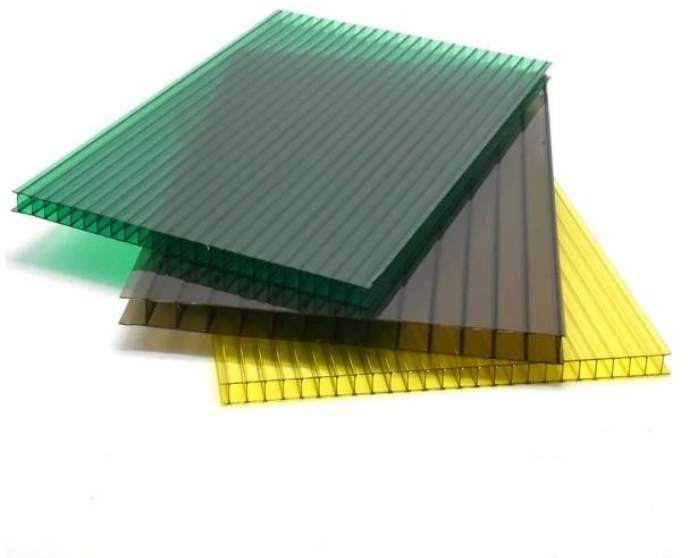

Product show

SUN Sheet

品名:	PC/ABS 共挤 阳光板 耐力板 中空板
材质:	PC/ABS 共挤 阳光板 耐力板 中空板
规格:	1200mm x 2400mm x 3.0mm ~ 10.0mm
厚度:	3.0mm ~ 10.0mm
重量:	3.0mm 8.0mm 6.0mm
包装规格:	920mm
包装尺寸:	840mm
包装重量:	700 ~ 800kg
备注:	PC/ABS 共挤

Factory display

9 production lines

Raw material warehouse

Product comparison

Learn all about our products

Dacheng resin roofing tile

Recyclable resin roofing tiles

Brand new raw materials imported
bright color, long service life
30~50 years

Recycled materials, dull color, easy
to have black spots in appearance
very short life.

Brand new material, good
plasticization, long service life

Recyclable material, reduced
toughness, many impurities,
easy to break

ASA surface thickness 0.1~0.15mm
does not foam and does not fall off

The thickness of the surface layer of
the film is 0.05~0.1mm, which is
easy to blister and fall off

Exhibition

Certificate

Security sense of authoritative testing