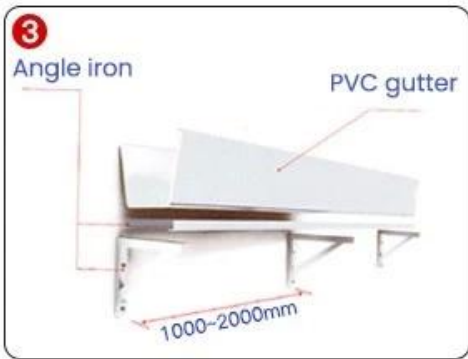

Trust comes from quality

INSTALLATION INSTRUCTIONS

1. ٲٲٲٲ ٲٲ ٲٲٲٲ ٲٲٲٲٲٲٲٲ ٲٲٲٲ ٲٲ ٲٲٲٲٲٲٲٲ ٲٲٲٲٲٲٲ ٲٲٲٲٲ ٲٲٲٲ ٲٲٲٲ ٲٲ ٲٲٲ ٲٲٲٲٲٲٲ ٲٲٲٲٲٲ ٲٲٲٲٲ ٲٲٲ ٲٲ ٲٲٲٲ ٲٲٲٲ ٲٲٲٲ ٲٲٲٲ ٲٲ ٲٲٲٲ ٲٲٲٲٲٲٲ ٲٲ ٲٲ ٲٲٲٲٲٲٲ ٲٲٲٲٲٲٲ ٲٲٲٲ ٲٲ ٲٲٲ .ٲٲٲٲٲٲٲٲ ٲٲٲ ٲٲٲ ٲٲٲٲ ٲٲٲٲٲٲٲٲ ٲٲٲٲٲٲٲٲ ٲٲٲٲٲٲٲ ٲٲٲٲٲ ٲٲٲٲٲ ٲٲٲٲٲ ٲٲٲٲٲ ٲٲٲٲ ٲٲٲ .ٲٲٲ 1.8-1.5.
2. ٲٲٲٲٲٲٲٲ ٲٲٲ ٲٲٲٲٲٲ ٲٲٲٲٲٲ ٲٲٲٲٲٲٲ ٲٲٲٲٲٲٲٲ ٲٲٲٲ ٲٲ ٲٲٲٲٲ ٲٲٲٲٲٲٲ ٲٲٲٲٲ ٲٲٲٲٲٲٲٲٲ ٲٲٲ ٲٲٲٲ ٲٲٲ ٲٲٲ .
3. ٲٲٲٲٲٲٲ ٲٲٲٲٲ ٲٲٲٲ ٲٲٲ ٲٲٲ ٲٲٲٲٲ .ٲٲٲٲٲٲ ٲٲٲ ٲٲٲٲٲٲٲٲ ٲٲٲٲٲٲ ٲٲٲٲٲ ٲٲ ٲٲٲ ٲٲ ٲٲ ٲٲٲٲٲٲٲ ٲٲٲ ٲٲٲ ٲٲٲٲٲٲٲٲ ٲٲٲٲٲٲٲٲٲ ٲٲٲٲٲٲٲٲٲ ٲٲٲٲ ٲٲٲٲٲٲٲٲٲ ٲٲٲٲ ٲٲٲ ٲٲٲٲٲٲٲٲٲ ٲٲٲٲٲ .
4. ٲٲٲ ٲٲ %50 ٲٲٲٲٲٲ ٲٲٲٲ ٲٲٲٲٲٲٲٲٲ ٲٲٲٲٲٲ ٲٲٲ ٲٲٲٲ ٲٲ ٲٲٲٲٲ ٲٲٲٲٲٲٲٲٲ ٲٲٲٲٲ ٲٲٲٲٲٲٲ ٲٲٲٲٲ ٲٲٲ ٲٲ ٲٲٲ ٲٲٲٲٲٲٲٲٲٲ ٲٲٲٲٲٲٲٲ ٲٲٲٲٲٲٲ ٲٲٲٲ ٲٲٲ ٲٲٲٲٲٲٲٲٲ .
5. ٲٲٲٲٲٲٲ ٲٲ ٲٲٲ ٲٲٲٲ ٲٲٲٲٲٲٲٲٲ ٲٲٲٲٲٲٲٲٲٲ ٲٲٲٲٲٲٲ ٲٲٲٲٲ .ٲٲٲٲ ٲٲٲٲ ٲٲٲٲٲٲٲٲٲ ٲٲٲٲٲٲٲٲ ٲٲٲٲ ٲٲٲٲٲٲ ٲٲٲٲٲٲٲٲٲ ٲٲٲٲٲٲٲٲ ٲٲٲٲٲٲٲٲٲ ٲٲٲٲٲٲ ٲٲٲ ٲٲٲٲٲٲٲٲ ٲٲ ٲٲ ٲٲ ٲٲٲ ٲٲٲ .ٲٲٲٲٲ 18 ٲٲٲٲٲٲٲ ٲٲٲٲٲٲٲٲ ٲٲٲٲٲٲ .