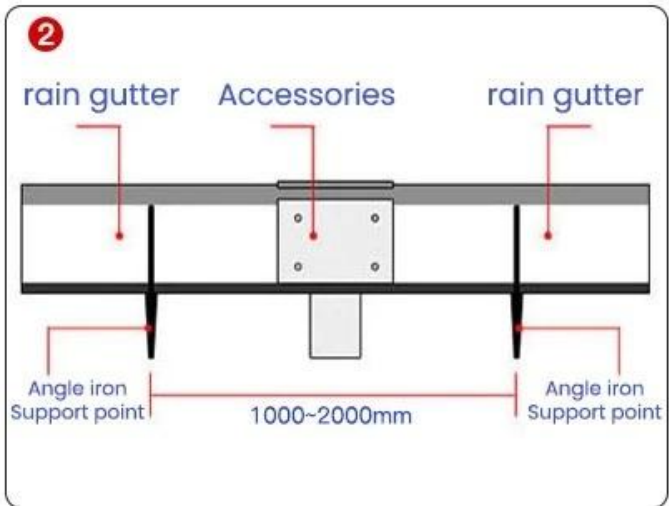

Trust comes from quality

INSTALLATION INSTRUCTIONS

1. ٲٲٲٲ ٲٲ ٲٲٲٲ ٲٲٲٲٲٲٲٲ ٲٲٲٲ ٲٲ ٲٲٲٲٲٲٲٲ ٲٲٲٲٲٲٲ ٲٲٲٲٲ ٲٲٲٲ ٲٲٲٲ ٲٲ ٲٲٲ ٲٲٲٲٲٲٲ ٲٲٲٲٲٲ ٲٲٲٲٲ ٲٲٲ ٲٲ ٲٲٲٲ ٲٲٲٲ ٲٲٲٲ ٲٲٲٲ ٲٲ ٲٲٲٲ ٲٲٲٲٲٲٲ ٲٲ ٲٲ ٲٲٲٲٲٲٲ ٲٲٲٲٲٲٲ ٲٲٲٲ ٲٲ ٲٲٲ .ٲٲٲٲٲٲٲٲ ٲٲٲ ٲٲٲ ٲٲٲٲ ٲٲٲٲٲٲٲٲ ٲٲٲٲٲٲٲٲ ٲٲٲٲٲٲٲ ٲٲٲٲٲ ٲٲٲٲٲ ٲٲٲٲٲ ٲٲٲٲٲ ٲٲٲٲ ٲٲٲ .ٲٲٲ 1.8-1.5.
2. ٲٲٲٲٲٲٲٲ ٲٲٲ ٲٲٲٲٲٲ ٲٲٲٲٲٲ ٲٲٲٲٲٲٲ ٲٲٲٲٲٲٲٲ ٲٲٲٲ ٲٲ ٲٲٲٲٲ ٲٲٲٲٲٲٲ ٲٲٲٲٲ ٲٲٲٲٲٲٲٲٲ ٲٲٲ ٲٲٲٲ ٲٲٲ ٲٲٲ .
3. ٲٲٲٲٲٲٲ ٲٲٲٲٲ ٲٲٲٲ ٲٲٲ ٲٲٲ ٲٲٲٲٲ .ٲٲٲٲٲٲ ٲٲٲ ٲٲٲٲٲٲٲٲ ٲٲٲٲٲٲ ٲٲٲٲٲ ٲٲ ٲٲٲ ٲٲ ٲٲ ٲٲٲٲٲٲٲ ٲٲٲ ٲٲٲ ٲٲٲٲٲٲٲٲ ٲٲٲٲٲٲٲٲٲ ٲٲٲٲٲٲٲٲٲ ٲٲٲٲ ٲٲٲٲٲٲٲٲٲ ٲٲٲٲ ٲٲٲ ٲٲٲٲٲٲٲٲٲ ٲٲٲٲٲ .
4. ٲٲٲ ٲٲ %50 ٲٲٲٲٲٲ ٲٲٲٲ ٲٲٲٲٲٲٲٲٲ ٲٲٲٲٲٲ ٲٲٲ ٲٲٲٲ ٲٲ ٲٲٲٲٲ ٲٲٲٲٲٲٲٲٲ ٲٲٲٲٲ ٲٲٲٲٲٲٲ ٲٲٲٲٲ ٲٲٲ ٲٲ ٲٲٲ ٲٲٲٲٲٲٲٲٲٲ ٲٲٲٲٲٲٲٲ ٲٲٲٲٲٲٲ ٲٲٲٲ ٲٲٲ ٲٲٲٲٲٲٲٲٲ .
5. ٲٲٲٲٲٲٲ ٲٲ ٲٲٲ ٲٲٲٲ ٲٲٲٲٲٲٲٲٲ ٲٲٲٲٲٲٲٲٲٲ ٲٲٲٲٲٲٲ ٲٲٲٲٲ .ٲٲٲٲ ٲٲٲٲ ٲٲٲٲٲٲٲٲٲ ٲٲٲٲٲٲٲٲ ٲٲٲٲ ٲٲٲٲٲٲ ٲٲٲٲٲٲٲٲٲ ٲٲٲٲٲٲٲٲ ٲٲٲٲٲٲٲٲٲ ٲٲٲٲٲٲ ٲٲٲ ٲٲٲٲٲٲٲٲ ٲٲ ٲٲ ٲٲ ٲٲٲ ٲٲٲ .ٲٲٲٲٲ 18 ٲٲٲٲٲٲٲ ٲٲٲٲٲٲٲٲ ٲٲٲٲٲٲ .