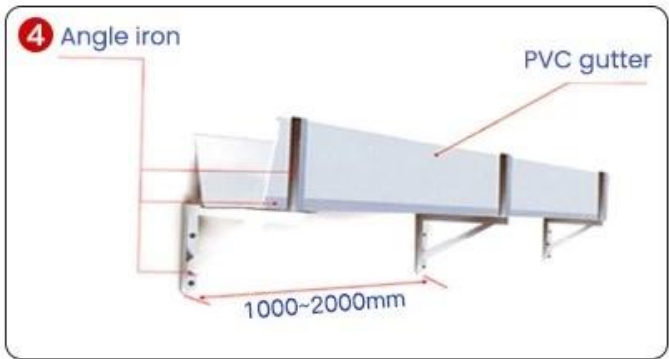

Trust comes from quality

INSTALLATION INSTRUCTIONS

1. ٲٲٲٲ ٲٲ ٲٲٲٲ ٲٲٲٲٲٲٲٲ ٲٲٲٲ ٲٲ ٲٲٲٲٲٲٲٲ ٲٲٲٲٲٲٲ ٲٲٲٲٲ ٲٲٲٲ ٲٲٲٲ ٲٲ ٲٲٲ ٲٲٲٲٲٲٲ ٲٲٲٲٲٲ ٲٲٲٲٲ ٲٲٲ ٲٲ ٲٲٲٲ ٲٲٲٲ ٲٲٲٲ ٲٲٲٲ ٲٲ ٲٲٲٲ ٲٲٲٲٲٲٲ ٲٲ ٲٲ ٲٲٲٲٲٲٲ ٲٲٲٲٲٲٲ ٲٲٲٲ ٲٲ ٲٲٲ .ٲٲٲٲٲٲٲٲ ٲٲٲ ٲٲٲ ٲٲٲٲ ٲٲٲٲٲٲٲٲ ٲٲٲٲٲٲٲٲ ٲٲٲٲٲٲٲ ٲٲٲٲٲ ٲٲٲٲٲ ٲٲٲٲٲ ٲٲٲٲٲ ٲٲٲٲ ٲٲٲ .ٲٲٲ 1.8-1.5.
2. ٲٲٲٲٲٲٲٲ ٲٲٲ ٲٲٲٲٲٲ ٲٲٲٲٲٲ ٲٲٲٲٲٲٲ ٲٲٲٲٲٲٲٲ ٲٲٲٲ ٲٲ ٲٲٲٲٲ ٲٲٲٲٲٲٲ ٲٲٲٲٲ ٲٲٲٲٲٲٲٲٲ ٲٲٲ ٲٲٲٲ ٲٲٲ ٲٲٲ .
3. ٲٲٲٲٲٲٲ ٲٲٲٲٲ ٲٲٲٲ ٲٲٲ ٲٲٲ ٲٲٲٲٲ .ٲٲٲٲٲٲ ٲٲٲ ٲٲٲٲٲٲٲٲ ٲٲٲٲٲٲ ٲٲٲٲٲ ٲٲ ٲٲٲ ٲٲ ٲٲ ٲٲٲٲٲٲٲ ٲٲٲ ٲٲٲ ٲٲٲٲٲٲٲٲ ٲٲٲٲٲٲٲٲٲ ٲٲٲٲٲٲٲٲٲ ٲٲٲٲ ٲٲٲٲٲٲٲٲٲ ٲٲٲٲ ٲٲٲ ٲٲٲٲٲٲٲٲٲ ٲٲٲٲٲ .
4. ٲٲٲ ٲٲ %50 ٲٲٲٲٲٲ ٲٲٲٲ ٲٲٲٲٲٲٲٲٲ ٲٲٲٲٲٲ ٲٲٲ ٲٲٲٲ ٲٲ ٲٲٲٲٲ ٲٲٲٲٲٲٲٲٲ ٲٲٲٲٲ ٲٲٲٲٲٲٲ ٲٲٲٲٲ ٲٲٲ ٲٲ ٲٲٲ ٲٲٲٲٲٲٲٲٲٲ ٲٲٲٲٲٲٲٲ ٲٲٲٲٲٲٲ ٲٲٲٲ ٲٲٲ ٲٲٲٲٲٲٲٲٲ .
5. ٲٲٲٲٲٲٲ ٲٲ ٲٲٲ ٲٲٲٲ ٲٲٲٲٲٲٲٲٲ ٲٲٲٲٲٲٲٲٲٲ ٲٲٲٲٲٲٲ ٲٲٲٲٲ .ٲٲٲٲ ٲٲٲٲ ٲٲٲٲٲٲٲٲٲ ٲٲٲٲٲٲٲٲ ٲٲٲٲ ٲٲٲٲٲٲ ٲٲٲٲٲٲٲٲٲ ٲٲٲٲٲٲٲٲ ٲٲٲٲٲٲٲٲٲ ٲٲٲٲٲٲ ٲٲٲ ٲٲٲٲٲٲٲٲ ٲٲ ٲٲ ٲٲ ٲٲٲ ٲٲٲ .ٲٲٲٲٲ 18 ٲٲٲٲٲٲٲ ٲٲٲٲٲٲٲٲ ٲٲٲٲٲٲ .