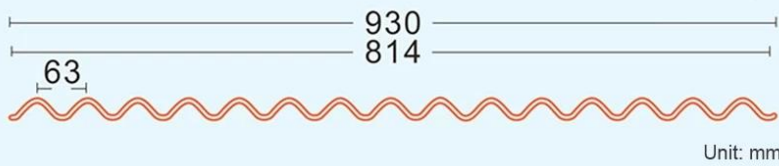

FRP 814type

General type