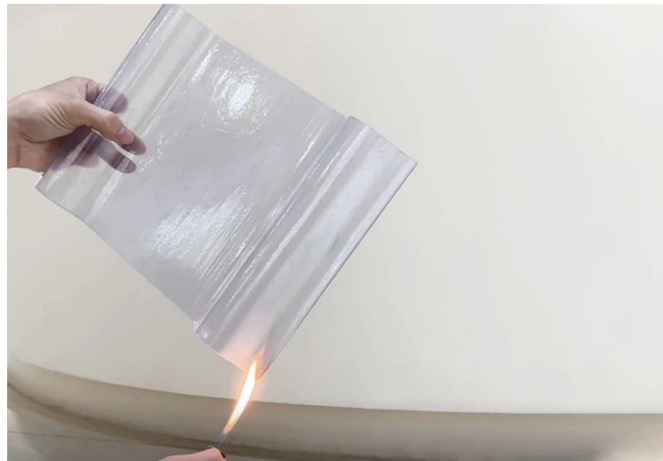

Flame retardant B1, B2 grades can be customized

Standard GB/T8626-2007 ≤ 150