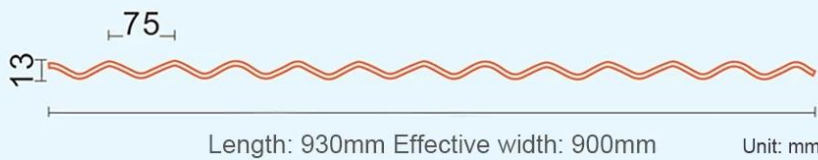

FRP 900type

Customized