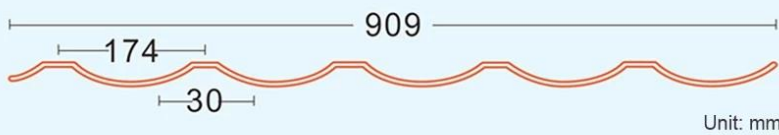

FRP 909type

Customized