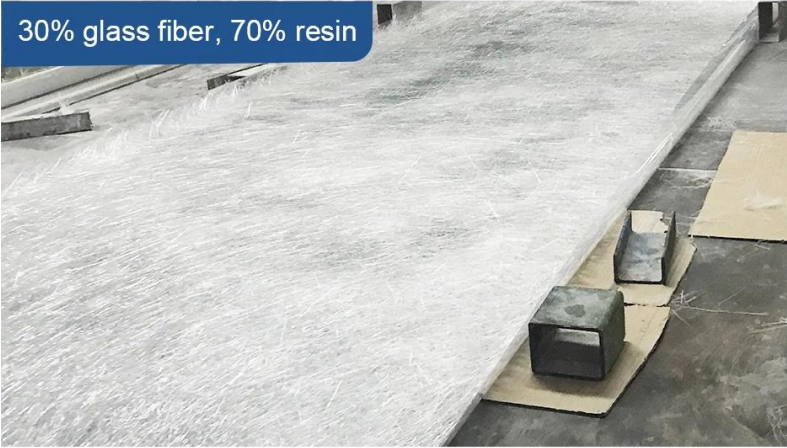

# Our Factory

佛山 Zhongxingcheng New Material Co., Ltd. 位于佛山南海 District China 专业生产 ASA 板、APVC 板、PVC 板、FRP 板、PC 板。

Capacity: 13000 meters per day

30% glass fiber, 70% resin

A corner of the workshop

The light transmittance is good