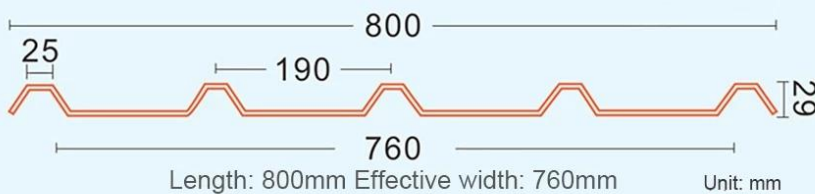

FRP 760type

Customized